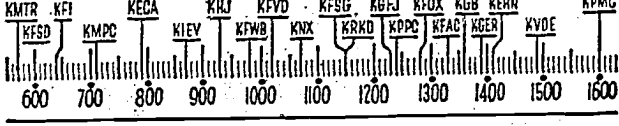

YOUR Radio TODAY

"THE TIMES ON THE AIR" — Bill Henry, columnist and radio commentator, reviews and interprets the news over KNX at 9:30 p.m. each Sunday, Tuesday, Thursday, Friday and Saturday.

SUNDAY CHURCH SERVICES